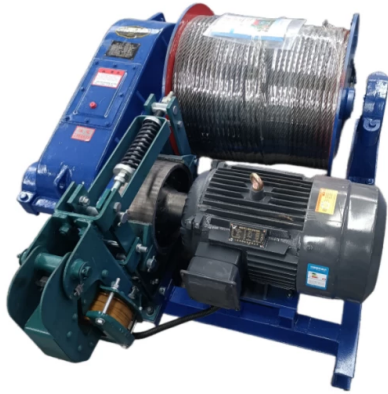

Warn Winch Windlass Boat Trailer Winch

Item Number: GJYJ5T

Introduction

Explore windlass, warn winch, and boat trailer winch for heavy lifting, towing, and material handling. Durable, safe, and versatile solutions for marine, construction, and mining.

[Learn More](#)

Parameter	Specification
Rated pulling force	50kN
Wire rope specification	6 × 19, diameter 19.5-20mm
Reel size	Diameter 325mm, length 620-700mm
Rope capacity	150-200m
Motor model	Y160L-6
Motor power	11kW
Speed	960r/min
Rated speed	9m/min
Overall dimension	About 1420×1110×800mm-1550×1160×800mm
Mass of the whole machine	About 800kg