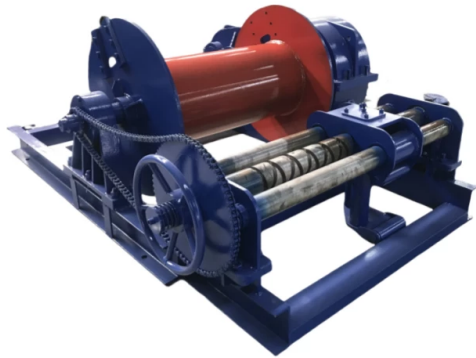

Quick Windlass Portable Winch For Truck And Boat Best Boat Winch

Item Number: GJYJ8T

Introduction

Discover the quick windlass, a versatile winch for construction, mining, and more. With 80kN pulling force, 15kW motor, and safety features, it ensures efficient, safe, and reliable heavy lifting. Explore now!

[Learn More](#)

Parameter	Specification
Rated pulling force	80kN
Wire rope specification	6x37, diameter 26mm
Reel size	diameter 400mm, length 900mm
Rope capacity	300m
Motor Model	YZR180L-6
Motor power	15kW
Speed	960r/min
Rated speed	5.5m/min
Overall dimension	1780x1580x930mm
Overall mass	1600kg